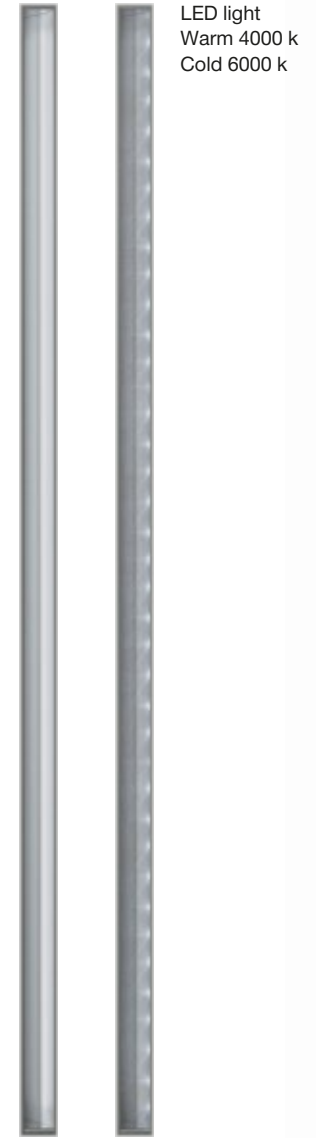

Door with sandblasted glass.
Custom "Bar" handle.

Single Leaf - A
(Maximum 1500 X 2500 mm)

Single Leaf - B

Double Leaf

With Sidelights - A

With Sidelights - B

With Top and Sidelights - A

With Top and Sidelights - B

Technical Data

Minimum Dimensions

Width: 1400 mm

Height: 2000 mm

Maximum Dimensions

Width: 2000 mm - Height: 2500 mm

Width: 1600 mm - Height: 3000 mm

Glass

Triple, Triplex 3+3 mm
on both sides

Small
140 X 250 cm

Standard Max
up to / έως: 200 X 300 cm

eXtra Large
up to / έως: 160 X 400 cm

■ ΕΞΩΤΕΡΙΚΑ ΧΕΡΟΥΛΙΑ / EXTERNAL HANDLES

LED light
Warm 4000 k
Cold 6000 k

■ ΚΛΕΙΔΑΡΙΕΣ / LOCKS

G.U. 3 points Automatic / Αυτόματη 3 σημείων

Wink Haus 5 points hook lock / 5 σημείων με γάντζους

CRYPTO
Aluminium

■ PROFILE & ACCESSORIES

M A X 3

ALL standard glasses are laminated
6 mm (3.3.1)