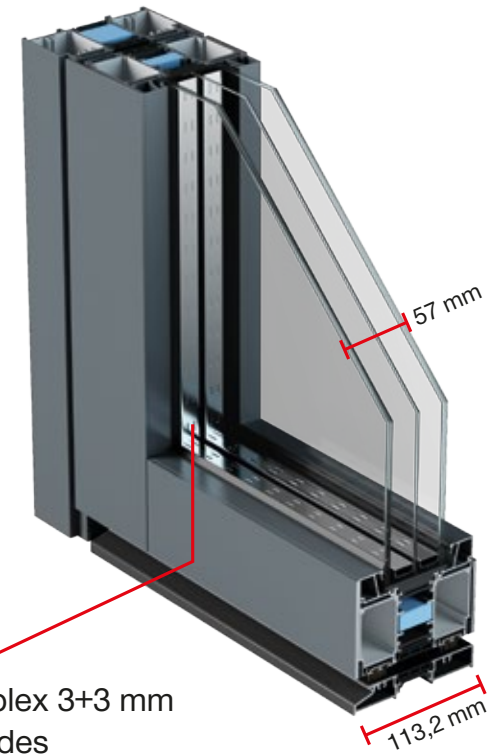

MINIMUM DIMENSIONS: W 140 X H 220 cm - **MAXIMUM DIMENSIONS:** W 200 X H 300 cm

Other available door types

 <p>Single Door with one side panel</p>	 <p>Single Door with two side panel</p>	 <p>Single Door with three side panel</p>	 <p>Single Door with central hinge</p>	 <p>Double Door</p>
--	--	---	---	--

Door with sandblasted glass.
Custom "Bar" handle.

Single Leaf - A
(Maximum 1500 X 2500 mm)

Single Leaf - B

Double Leaf

With Sidelights - A

With Sidelights - B

With Top and Sidelights - A

With Top and Sidelights - B

Technical Data

Minimum Dimensions

Width: 1400 mm

Height: 2000 mm

Maximum Dimensions

Width: 2000 mm - Height: 2500 mm

Width: 1600 mm - Height: 3000 mm

Glass

Triple, Triplex 3+3 mm
on both sides

Small
140 X 250 cm

Standard Max
up to / έως: 200 X 300 cm

eXtra Large
up to / έως: 160 X 400 cm

■ ΕΞΩΤΕΡΙΚΑ ΧΕΡΟΥΛΙΑ / EXTERNAL HANDLES

LED light
Warm 4000 k
Cold 6000 k