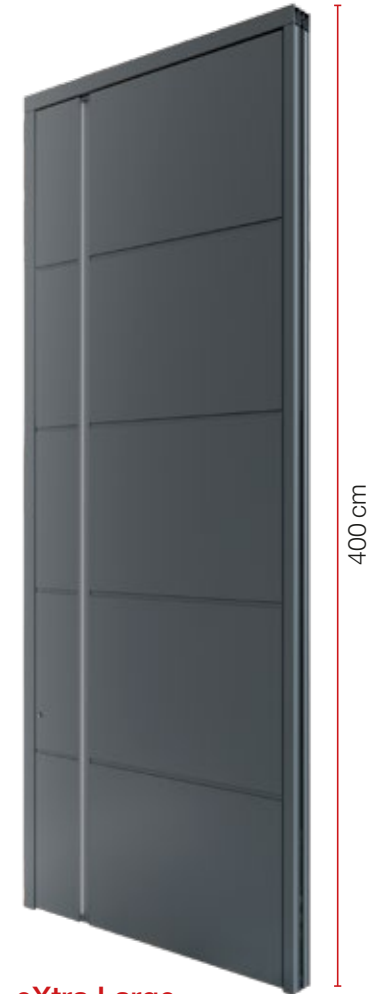

MINIMUM DIMENSIONS: W 140 X H 220 cm - **MAXIMUM DIMENSIONS:** W 200 X H 300 cm

Other available door types

 <p>Single Door with one side panel</p>	 <p>Single Door with two side panel</p>	 <p>Single Door with three side panel</p>	 <p>Single Door with central hinge</p>	 <p>Double Door</p>
--	--	---	---	--

Door with sandblasted glass.
Custom "Bar" handle.

Single Leaf - A
(Maximum 1500 X 2500 mm)

Single Leaf - B

Double Leaf

With Sidelights - A

With Sidelights - B

With Top and Sidelights - A

With Top and Sidelights - B

Technical Data

Minimum Dimensions

Width: 1400 mm

Height: 2000 mm

Maximum Dimensions

Width: 2000 mm - Height: 2500 mm

Width: 1600 mm - Height: 3000 mm

Glass

Triple, Triplex 3+3 mm
on both sides

Small
140 X 250 cm

Standard Max
up to / έως: 200 X 300 cm

eXtra Large
up to / έως: 160 X 400 cm

■ ΕΞΩΤΕΡΙΚΑ ΧΕΡΟΥΛΙΑ / EXTERNAL HANDLES

LED light
Warm 4000 k
Cold 6000 k