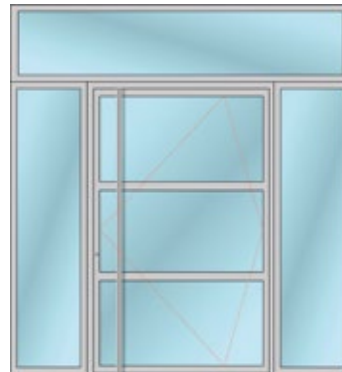

Door with sandblasted glass.
Custom "Bar" handle.

Single Leaf - A
(Maximum 1500 X 2500 mm)

Single Leaf - B

Double Leaf

With Sidelights - A

With Sidelights - B

With Top and Sidelights - A

With Top and Sidelights - B